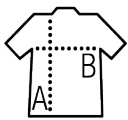

NEOBLU BASILE WOMEN

SOL'S®
the fair spirit

WOMEN'S COTTON PIQUÉ SHIRT

03791

Quality

Piqué 190
100% combed organic cotton - In conversion

Style

Long sleeves
Classic collar
Adjustable round cuffs with 2 buttons
7-button placket
Tone-on-tone buttons

Available sizes

Sizes	S	M	L	XL	XXL	3XL
A/B	67/45	68/48	69/51	70/54	71/57	72/60

Available colours

Deep black

Night

Optic white

Packaging

Carton size : 60 x 38 x 10 cm